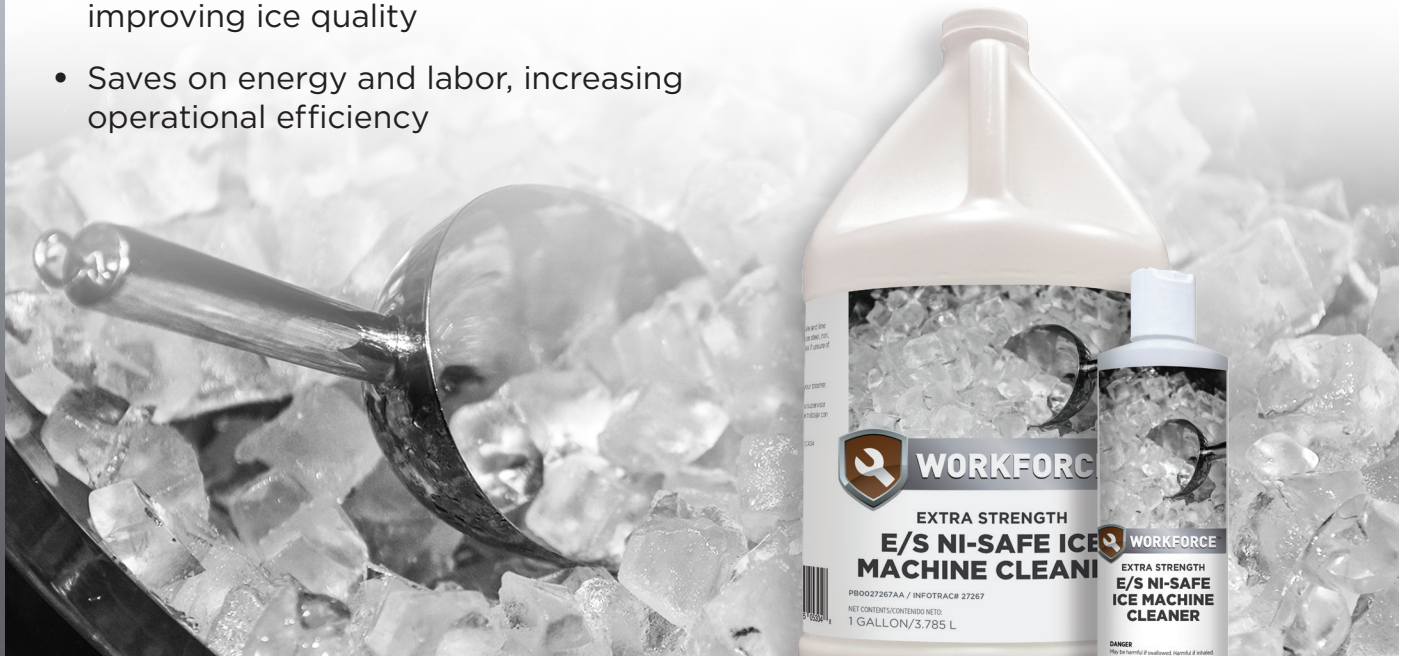

E/S NI-SAFE ICE MACHINE CLEANER

Quickly Dissolves Buildup & Prevents Malodors

Extra Strength (E/S) Ni-Safe Ice Machine Cleaner is a robust cleaning/descaling formula for use in commercial ice machines, soft drink dispensers, coffee urns and humidifiers. It quickly and easily dissolves limescale, calcium, and other mineral buildup on ice machines and water-processing appliances and equipment. E/S Ni-Safe Ice Machine Cleaner is safe on stainless steel and nickel-plated steel.

- Quickly dissolves limescale and mineral buildup on ice machines
- Improves performance and extends equipment maintenance cycle
- Prevents slime buildup and malodors while improving ice quality
- Saves on energy and labor, increasing operational efficiency

Item Code	Case
PB0027267AA WF9201216ES	12/16 OZ
PB0027267AB WF9206660ES	4/1 GAL

To learn more about how you can purchase E/S Ni-Safe Ice Machine Cleaner today,

call 866.389.9430 or email info@problendolutions.com

WORKFORCE™

PROBLEND™

ProBlendSolutions.com
Sold By: Seatex, LLC. 445 TX Hwy 36 Rosenberg, TX 77471

The Workforce™ brand is under license and partnership with Magnus®.

REV:071219