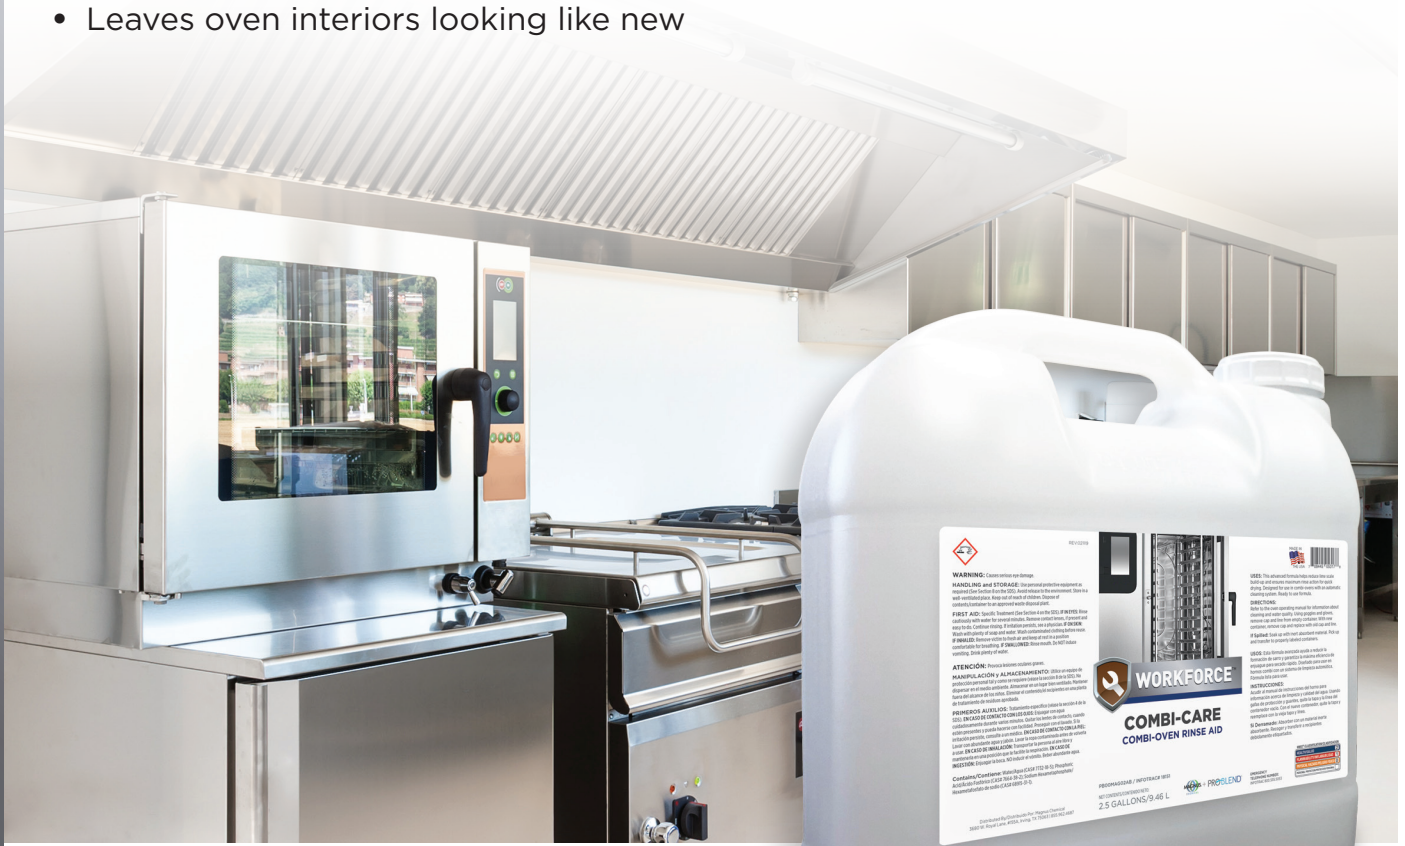

COMBI-CARE

COMBI-OVEN RINSE AID

Reduces Scale & Neutralizes Chemical Residue

Combi-Care is designed exclusively for automatic cleaning systems in combi-ovens. This advanced formula helps reduce lime scale build-up and ensures maximum rinse action for quick drying. Use Combi-Care in tandem with Combi-Clean combi-oven cleaner for best results.

- Rinse aid removes lime scale build-up
- Neutralizes cleaning chemical residue
- Ready to use formula
- Leaves oven interiors looking like new

Item Code	Case
PB0018151AB	2/2.5 GAL
WF9300225LQ	

To learn more about how you can purchase Combi-Care today, call 866.389.9430 or email info@problendolutions.com