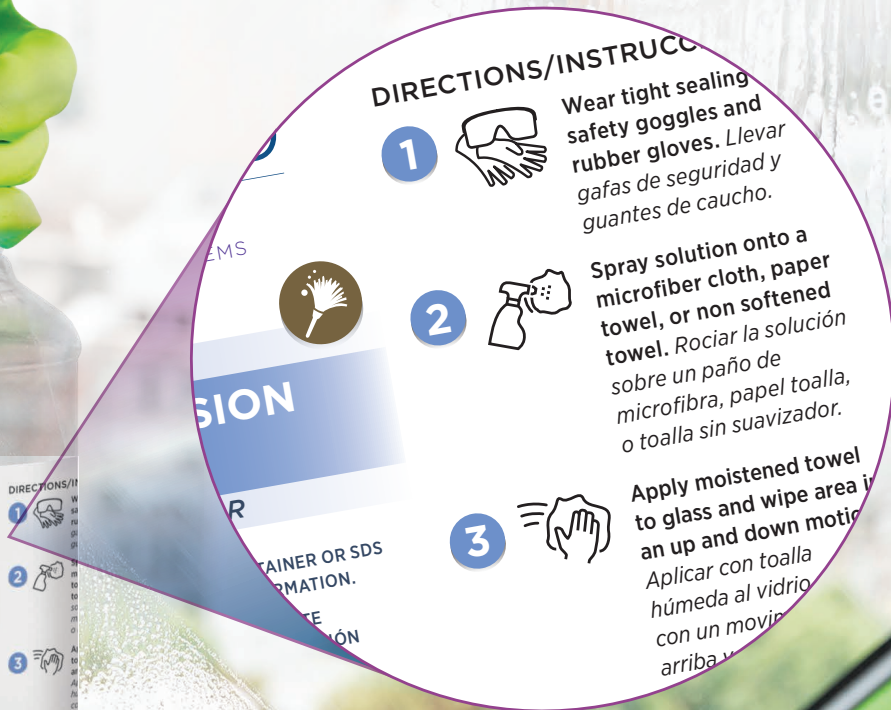

GALAXY-30 ECO CLEAR

14076 • 2/1 GAL

GLASS. Streak free cleaning of windows, mirrors, metal, chrome, plastic, fiberglass, plexiglass and other hard surfaces. Cleans tough soils, oily film, fingerprints, smears and smudges. VOC free.

GALAXY-31 CLEAR VISION

23040 • 2/1 GAL

GLASS. Highly concentrated glass and hard surface cleaner creates a spotless, streak-free shine. In diluted form it can be used for cleaning glass, stainless steel, plastic, vinyl, and tile.

A.C.E. Accessible
Confidence
Economical

Ready To Use label design for GALAXY products

It's more ACCESSIBLE – Expanding our original bilingual directions, we've added easy to follow numbered steps and icons.